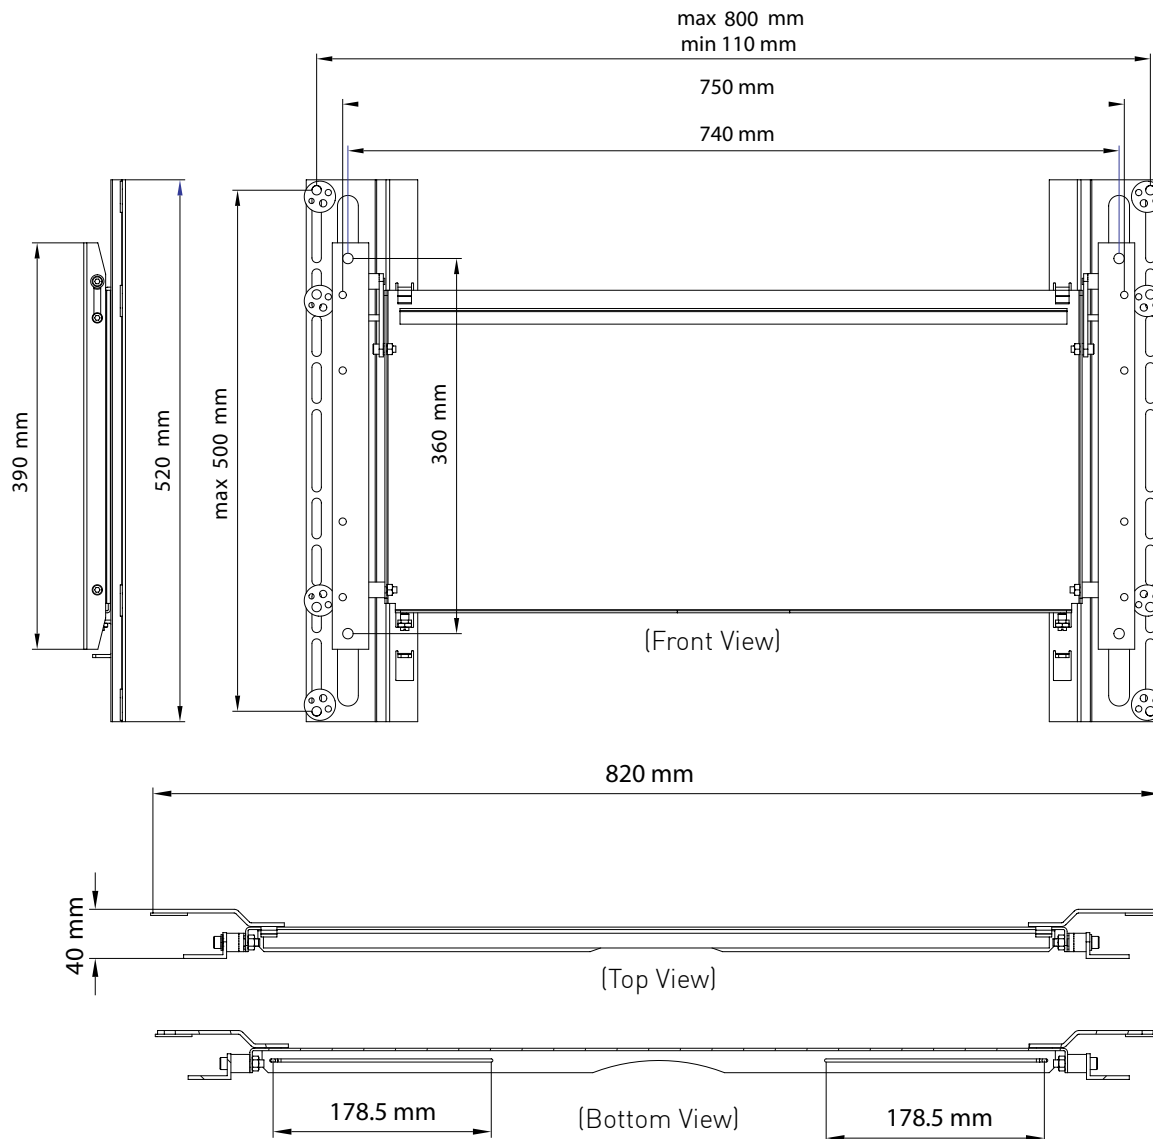

Specifications for 2C Bracket IT: 2C822

Features:

- Colour - Silver
- Maximum load 100kg
- Weight: 8 kg
- Suits VESA hole patterns (mm): 200x200, 400x200, 400 x 400, 600x400, 800x400
- Maximum hole pattern 800mm(W) x 500mm(H)
- Tilt: The screen can be tilted 0-10°
- Suits M4, M5, M6 or M8 threaded holes