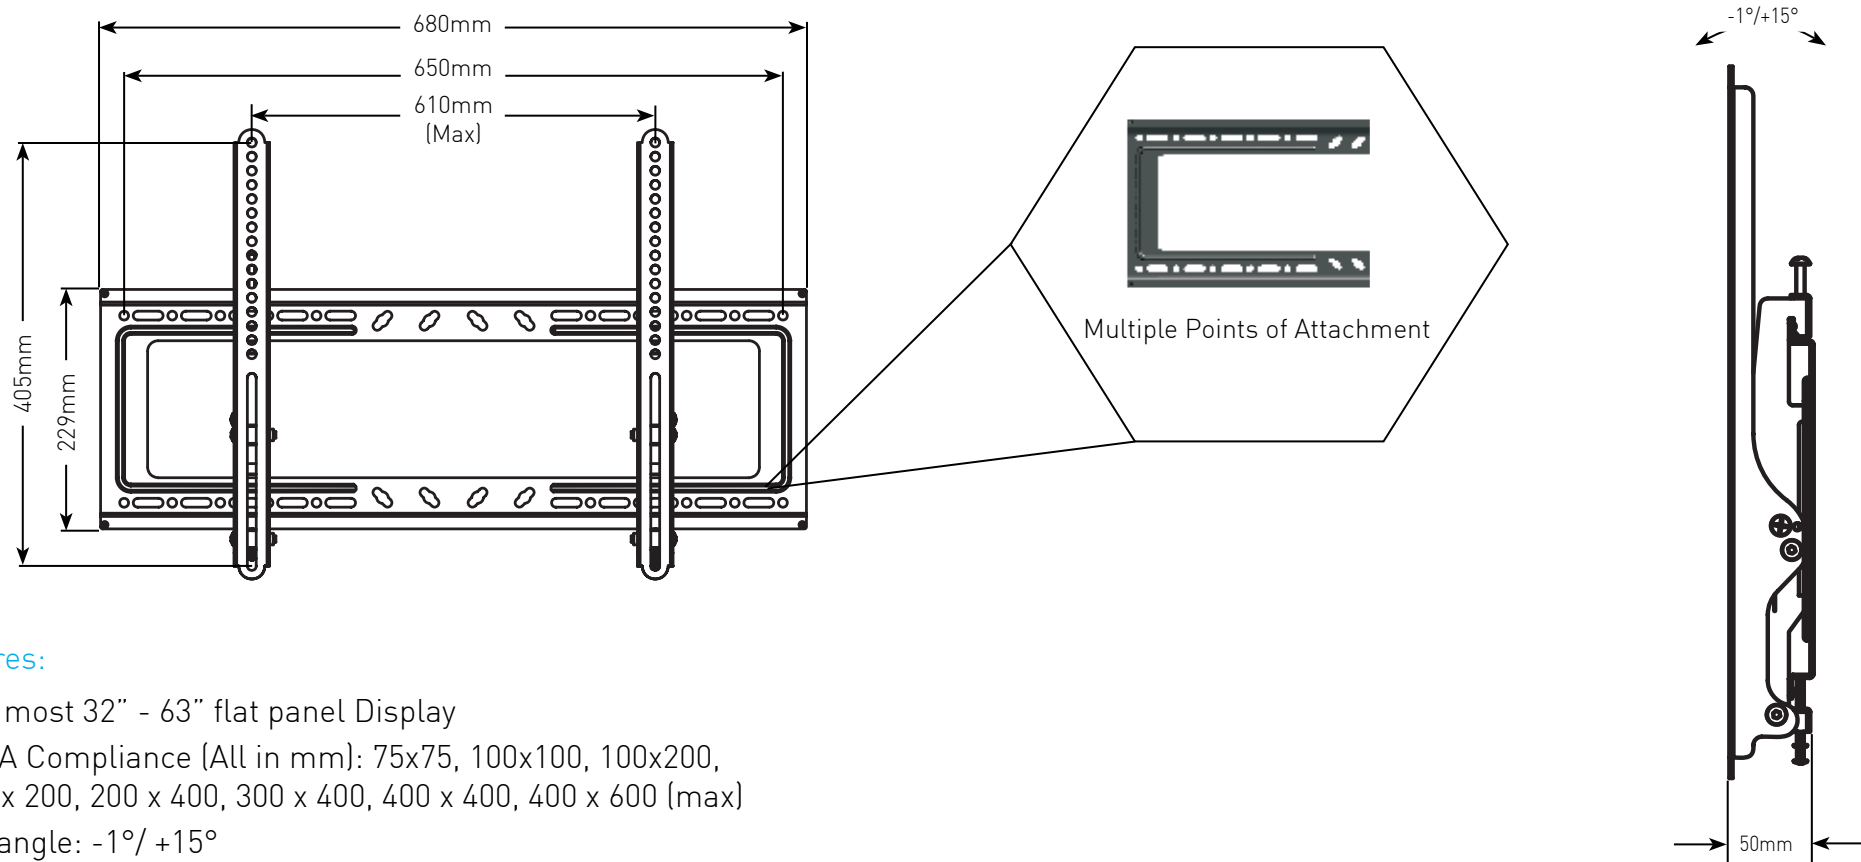

Specifications for 2C Panel IT: 2C823

Features:

- Fits most 32" - 63" flat panel Display
- VESA Compliance (All in mm): 75x75, 100x100, 100x200, 200 x 200, 200 x 400, 300 x 400, 400 x 400, 400 x 600 (max)
- Tilt angle: $-1^\circ/+15^\circ$
- Mounting and installation hardware supplied
- Partly Pre Assembled

Product Code	Color	Maximum Weight Capacity (Kg)	Packaging dimensions W x D x H (mm)	Gross Weight (Kg)
2C823	Black	68.0 Kg	675 x 230 x 60	3.0