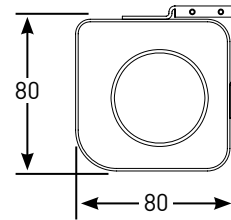

# Specifications for 2C Enjoy IT Pulldown Screen

Casing Dimensions

### Features:

- White folded Steel casing
- Pull Down Mechanism with interval
- Locking mechanism
- Suitable for wall or ceiling mounting
- Casing dimensions 80 x 80mm

Product Code	Diagonal (Inches)	Aspect Ratio	Image w x h (mm)	Casing Length(mm) Inc. Brackets	LHS/RHS Border (mm)	Bottom Border (mm)	Top Black Border (mm)	Casing Colour	Shipping size w x h x d (mm)	Net Wt Kg
2C745	94"	16:10	2030 x 1270	2275	50	60	80	White	2390 x 165 x 135	11
2C747	106"	16:10	2285 x 1430	2510	50	50	500	White	2700 x 165 x 135	12
2C756	92"	16:9	2030 x 1145	2260	50	60	500	White	2390 x 165 x 135	11
2C757	106"	16:9	2340 x 1320	2580	50	40	500	White	2700 x 165 x 135	12