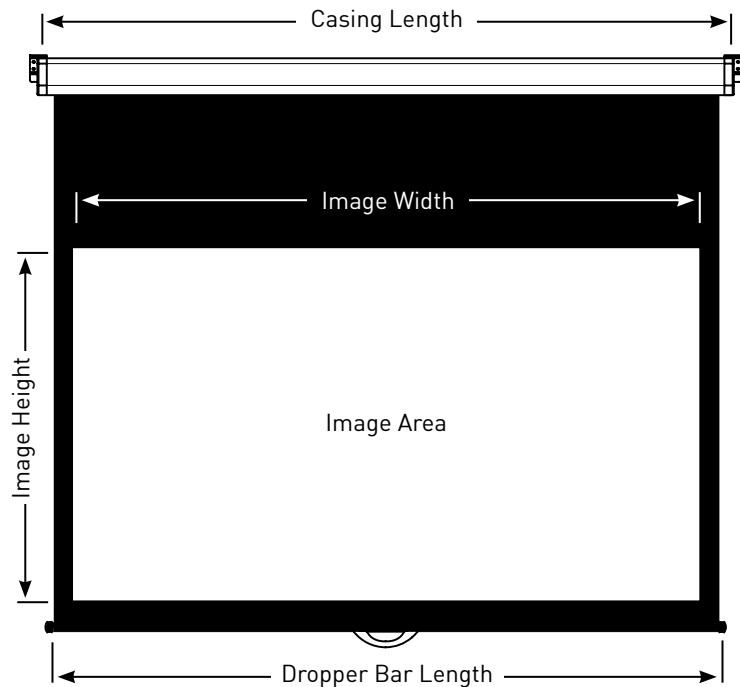

# Specifications for 2C Enjoy IT Pulldown Screen

Casing Dimensions

### Features:

- White folded Steel casing
- Pull Down Mechanism with interval
- Locking mechanism
- Suitable for wall or ceiling mounting
- Casing dimensions 80 x 80mm

Product Code	Diagonal (Inches)	Aspect Ratio	Image w x h (mm)	Casing Length(mm) Inc. Brackets	LHS/RHS Border (mm)	Bottom Border (mm)	Top Black Border (mm)	Casing Colour	Shipping size w x h x d (mm)	Net Wt Kg
2C745	94"	16:10	2030 x 1270	2275	50	60	80	White	2390 x 165 x 135	11
2C747	106"	16:10	2285 x 1430	2510	50	50	500	White	2700 x 165 x 135	12
2C756	92"	16:9	2030 x 1145	2260	50	60	500	White	2390 x 165 x 135	11
2C757	106"	16:9	2340 x 1320	2580	50	40	500	White	2700 x 165 x 135	12