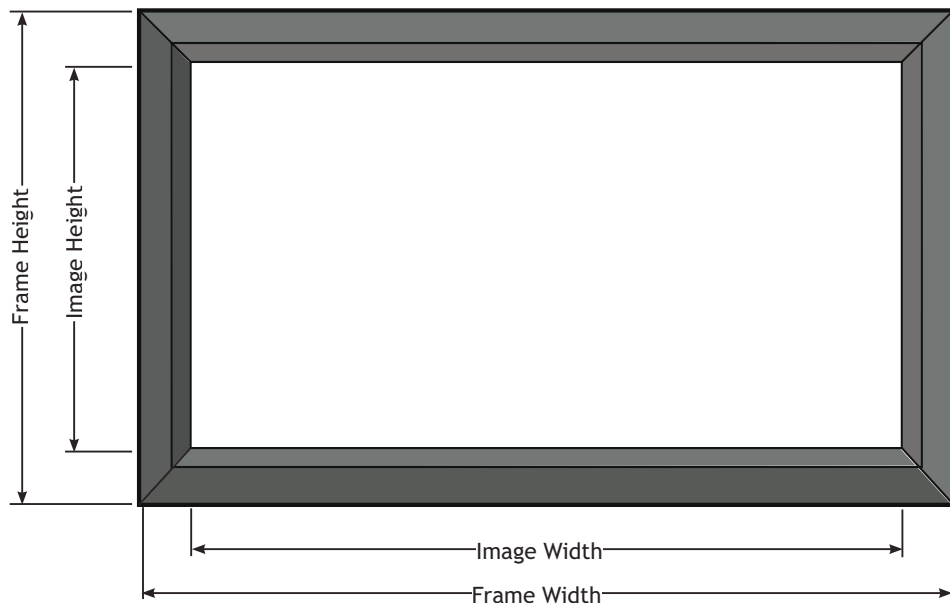

Specifications for 2C Frame IT Frame Screen

Features:

- Plana "C" fabric
- Matte white surface, 1.1 gain
- Ezy-Grip fastening system
- Mounted using EzyMount

Product Code	Aspect Ratio	Diagonal Size (inches)	Image Size w x h (mm)	Frame Size w x h (mm)	Frame Finish	Shipping size w x h x d (mm)	Net Wt (Kg)
2C314	16:10	93"	2000 x 1250	2130 x 1380	Black Powdercoat	2300 x 90 x 210	8
2C304	4:3	100"	2000 x 1500	2130 x 1630	Black Powdercoat	2300 x 90 x 210	8
2C303	16:9	92"	2000 x 1125	2130 x 1255	Black Powdercoat	2300 x 90 x 210	8
2C307	16:9	102"	2250 x 1265	2380 x 1395	Black Powdercoat	2500 x 90 x 210	9