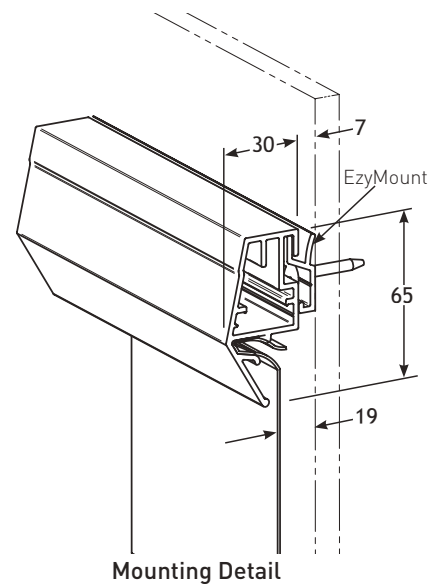

Specifications for 2C Frame IT Frame Screen

Features:

- Plana "C" fabric
- Matte white surface, 1.1 gain
- Ezy-Grip fastening system
- Mounted using EzyMount

Product Code	Aspect Ratio	Diagonal Size (inches)	Image Size w x h (mm)	Frame Size w x h (mm)	Frame Finish	Shipping size w x h x d (mm)	Net Wt (Kg)
2C314	16:10	93"	2000 x 1250	2130 x 1380	Black Powdercoat	2300 x 90 x 210	8
2C304	4:3	100"	2000 x 1500	2130 x 1630	Black Powdercoat	2300 x 90 x 210	8
2C303	16:9	92"	2000 x 1125	2130 x 1255	Black Powdercoat	2300 x 90 x 210	8
2C307	16:9	102"	2250 x 1265	2380 x 1395	Black Powdercoat	2500 x 90 x 210	9