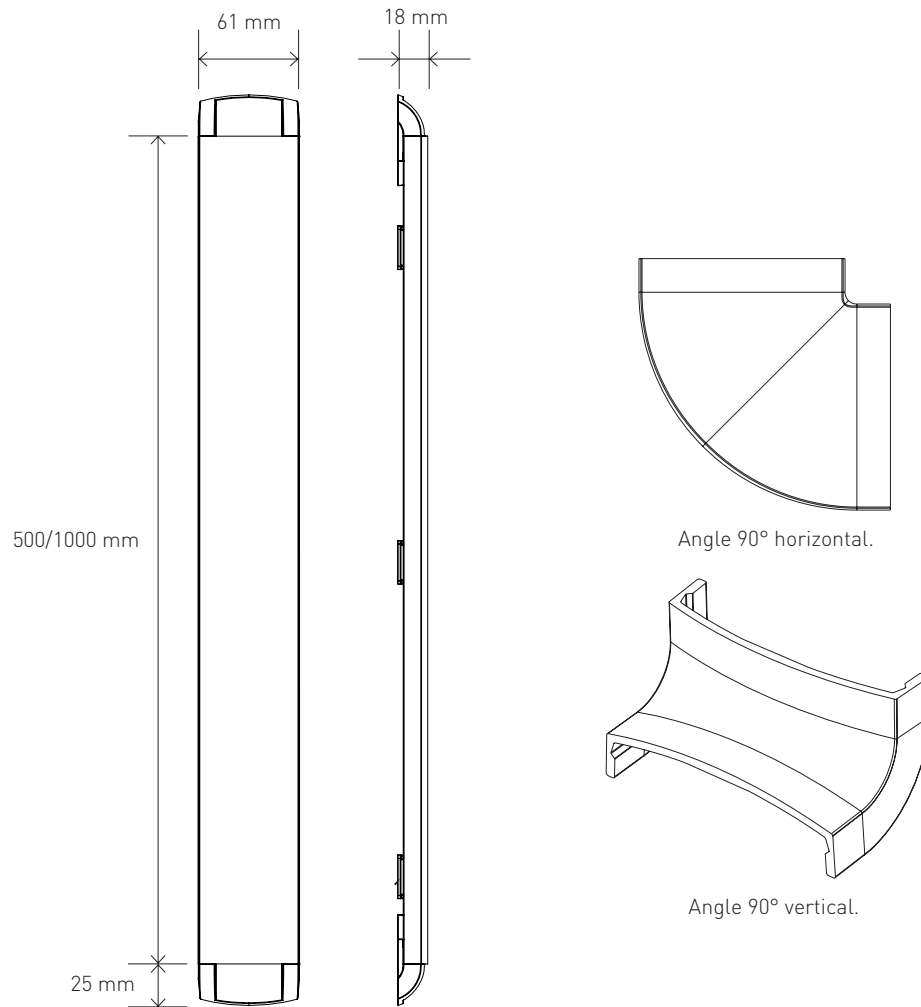

Specifications for 2C Hide IT: 2C801/2C802

Features:

- Colour: Aluminium & Grey
- Total height/length: 550/1050 mm
- Depth: 18 mm / Width 61mm
- Variable: Can be cut to customized lengths and built to a 90° angle in order to draw cables along the wall
- Aluminium frames can be painted or wall-papered