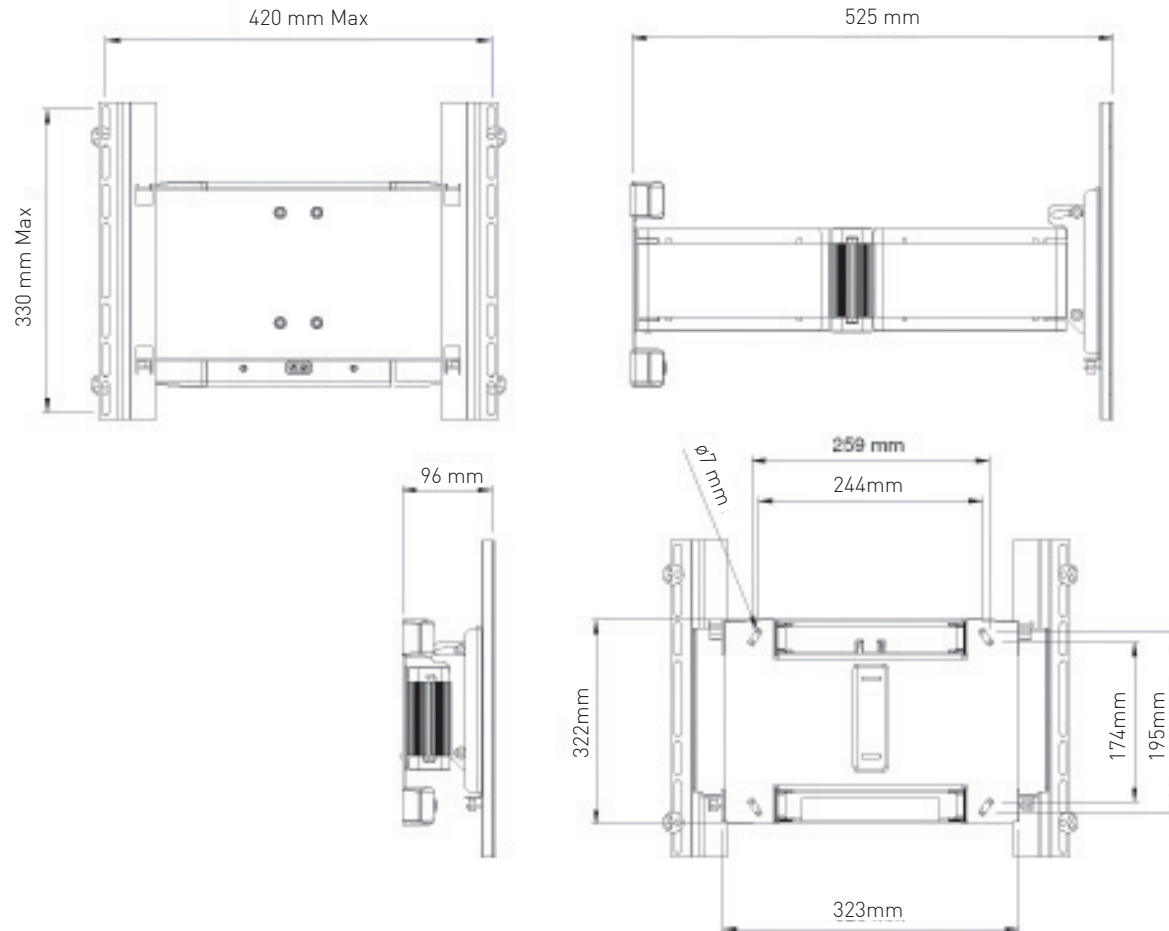

# Specifications for 2C Panel IT: 2C813/2C814

## Features:

- 2C813 – Piano Black
- 2C814 – Dark Grey
- Maximum Load 30kg
- Extension from Wall – 50cm
- Fully Flat from Wall – 10cm
- Suits VESA Hole Patterns (mm)
  - 75 x 75
  - 100 x 100
  - 200 x 100
  - 200 x 200
  - 400 x 200
- Maximum Hole Pattern 420 x 330
- Tilt + 12°/ - 3°
- Swivel +/- 90°