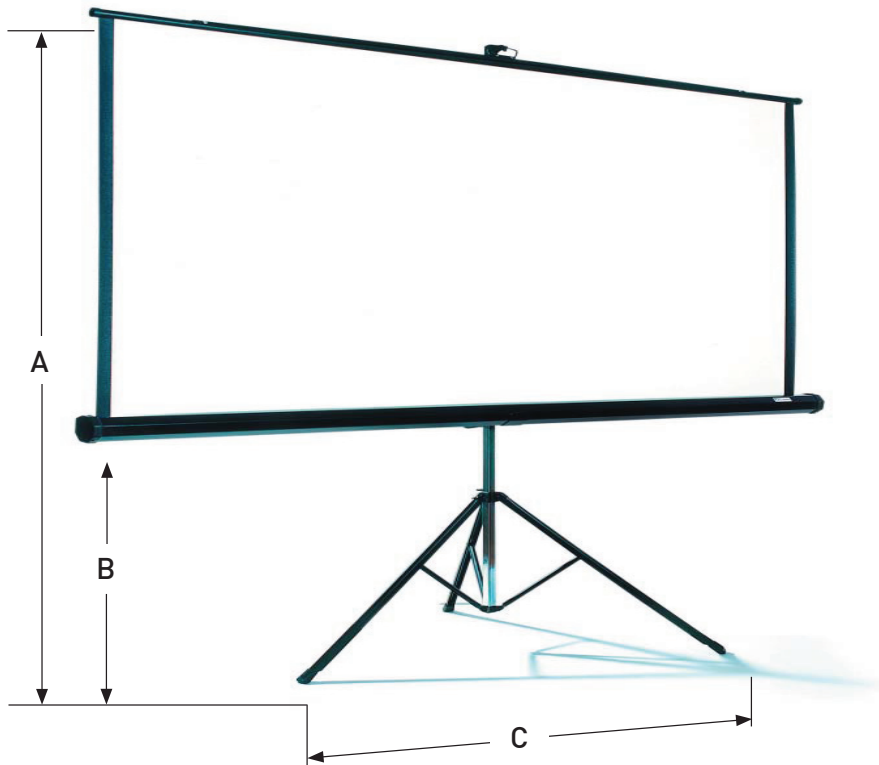

Specifications for 2C Present IT

Features:

- Black steel casing incorporating tripod legs.
- Manual pull up (adjustable height).
- Plana R front projection fabric.
- Free standing on the floor.
- Note: The tripod is not detachable from the screen.

Product Code	4:3	16:9	Image Size w x h (mm)	Transport Size l x w x h (mm)	Dimension A (mm)	Dimension B (mm)	Dimension C (mm)	Dimension D (mm)	Dimension E (mm)	Weight (kg)
2C401	75"	69"	1520 x 1520	1910 x 200 x 120	2850	895	930	1705	105	8kg
2C402	85"	78"	1720 x 1720	2110 x 200 x 120	2785	950	970	1895	70	8kg
2C403	100"	92"	2030 x 2030	2440 x 200 x 120	2945	705	670	2225	75	12kg