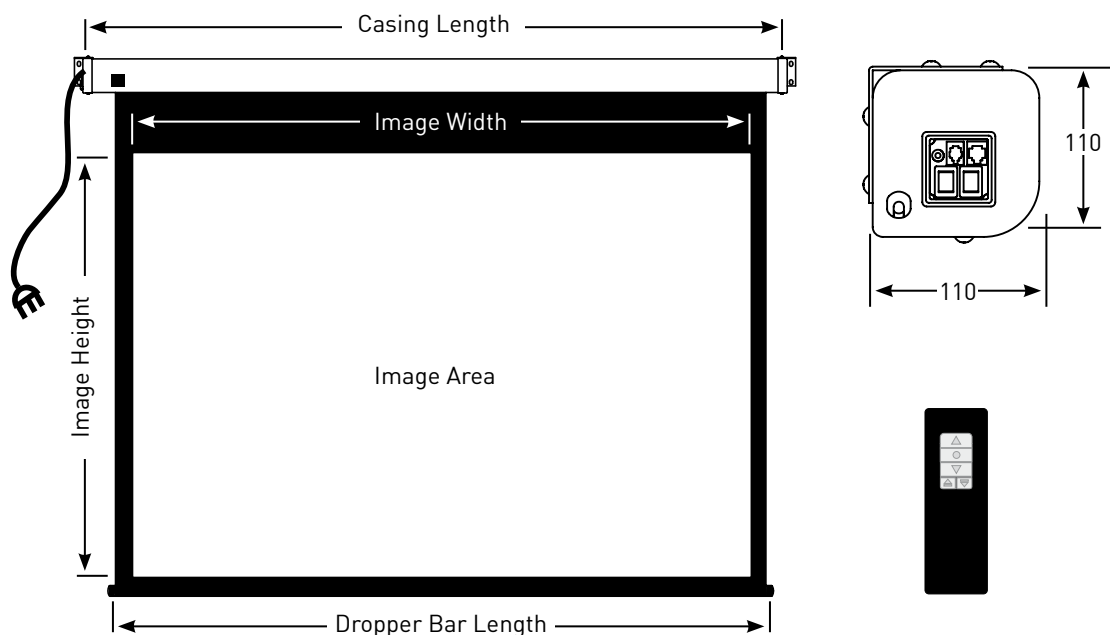

Specifications for 2C ScreenIT

Features:

- White aluminium white casing
- Built in IR Remote control with fine adjustment buttons
- Fixed mounting brackets
- In-built 12v trigger and manual override switch
- All casing dimensions 110 x 110mm

Product Code	Diagonal	Aspect Ratio	Image w x h (mm)	LHS/RHS Borders(mm)	Bottom Border (mm)	Top Black Border (mm)	Casing Length (Inc. Brackets) (mm)	Shipping size w x h x d (mm)	Net Wt (kg)
2C504	1780 x 1780	Multiformat	1780 x 1780	50	50	80	2085	2200 x 165 x 135	12
2C505	2030 x 2030	Multiformat	2030 x 2030	50	50	80	2335	2665 x 165 x 135	13
2C506	100"	4:3	2030 x 1520	50	50	80	2335	2665 x 165 x 135	12
2C520	92"	16:9	2030 x 1145	50	60	500	2405	2665 x 165 x 135	12
2C521	106"	16:9	2340 x 1320	50	60	500	2705	2975 x 165 x 135	14
2C525	94"	16:10	2030 x 1270	50	50	500	2310	2665 x 165 x 135	12
2C527	106"	16:10	2285 x 1430	50	50	500	2585	2695 x 165 x 135	14