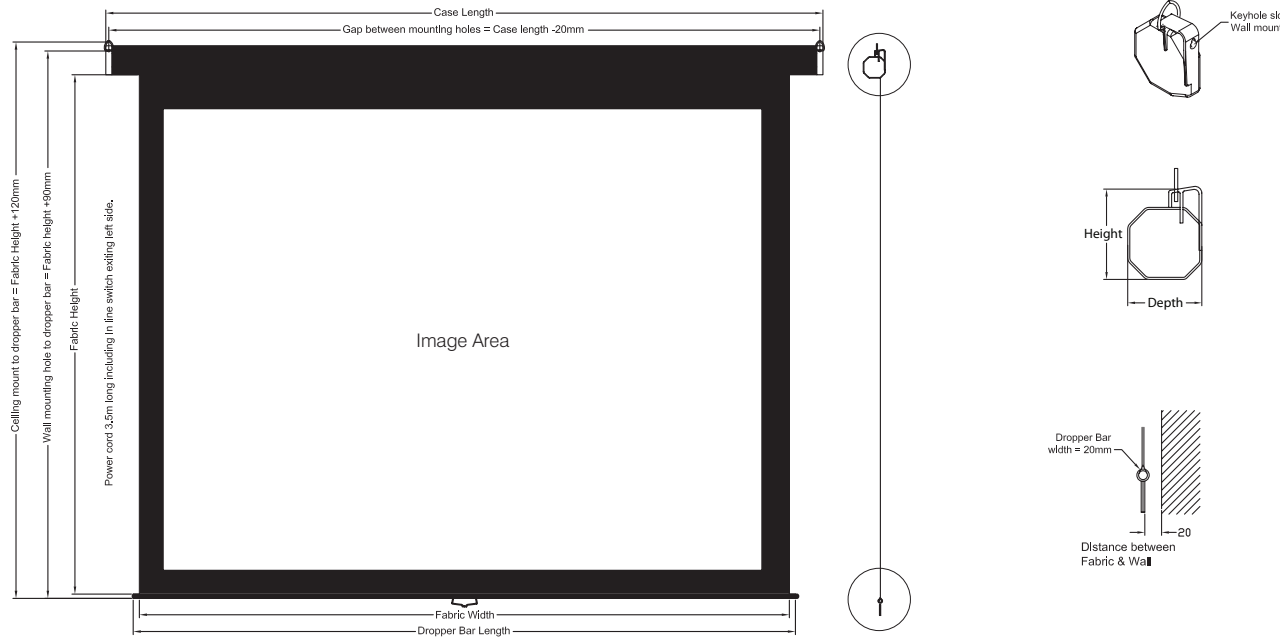

Specifications for 2C SeeIT Pulldown Screen

Features:

- Black folded Steel Casing
- Pulldown with interval locking mechanism
- Plana R Front projection screen material
- Suitable for Wall or Ceiling Mounting

Product Code	Aspect Ratio	Image w x h (mm)	Casing Length (mm)	Case Size h x d (mm)	Dropper Bar Length (mm)	Finish	Black Leader (mm)	L/R Border (mm)	Bottom Border (mm)	Shipping size w x h x d (mm)	Net Wt (Kg)
2C701	1:1	1520 x 1520	1870	90 x 75	1520	Black Powdercoat	30	30	30	1790 x 110 x 135	7
2C702	1:1	1780 x 1780	1910	90 x 75	1820	Black Powdercoat	30	30	30	2090 x 110 x 135	8
2C703	1:1	2030 x 2030	2215	85 x 70	2120	Black Powdercoat	50	50	50	2390 x 110 x 135	9