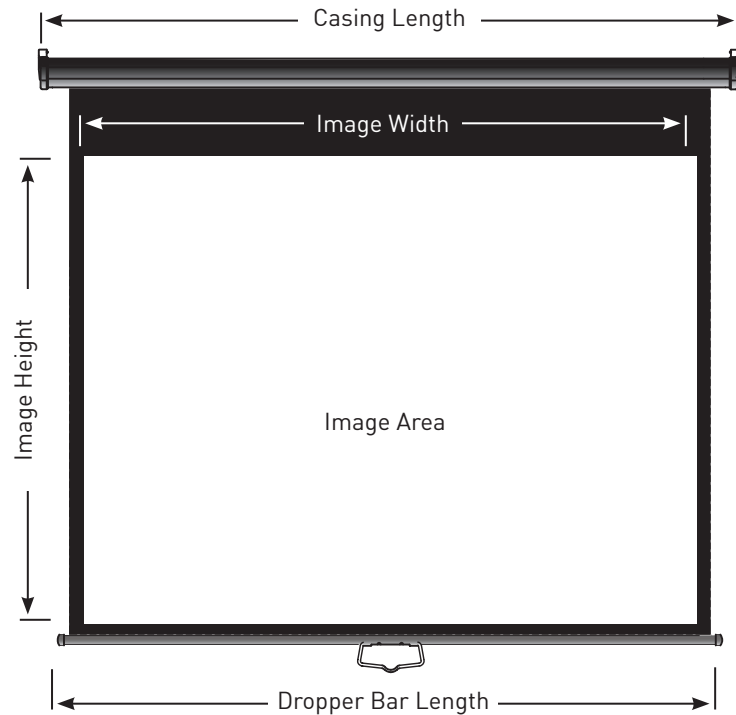

Specifications for 2C WatchIT Pulldown Screen

Features:

- Black folded steel casing
- Pull down mechanism with interval
- Locking mechanism
- Suitable for wall or ceiling mounting at fixed points
- Video format - 4:3

Product Code	Diagonal	Aspect Ratio	Image w x h (mm)	Casing Length (Inc. Brackets) (mm)	Casing (w x h) mm	Casing&Dropper Bar Colour	LHS/RHS Borders (mm)	Bottom Border (mm)	Top Black Border (mm)	Shipping size w x h x d (mm)	Net Wt Kg
2C732	84"	4:3	1710 x 1280	1875	70 x 80	Black	30	30	80	1950 x 125 x 105	7
2C733	100"	4:3	2030 x 1520	2215	76 x 90	Black	60	60	80	2310 x 135 x 110	8